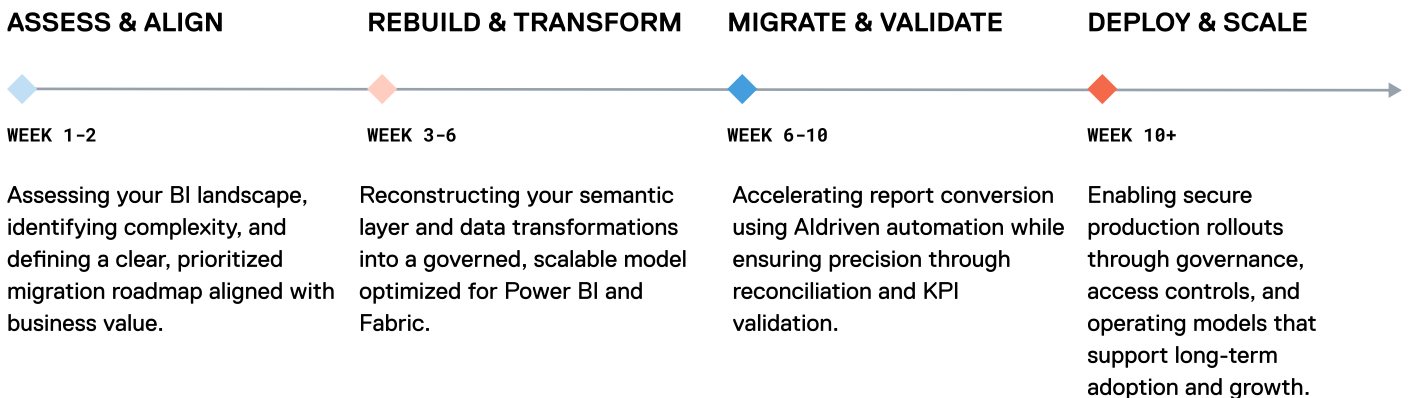

EXPECTED OUTCOMES

- **Intelligent Discovery & Assessment.** Gain full visibility into your BI landscape with a complete inventory, using AI-driven insights to prioritize migration and define a clear roadmap.
- **Semantic Model Reconstruction.** We rebuild your data foundation for Power BI and Fabric into a governed, scalable semantic layer, optimizing structures as needed into modern star schemas.
- **AI-Assisted Report Generation.** We accelerate report creation with AI automation, generating Power BI artifacts, DAX measures, and visuals using reusable, consistent patterns.
- **Validation & Optimization.** We ensure business accuracy through reconciliation, KPI validation, and benchmarking, optimizing reports for scalable, enterprise-ready performance.
- **Deployment & Governance Enablement.** We deliver a secure, production-ready rollout with governance, access control, and CI/CD, enabling teams to confidently operate and scale the platform.

PRELIMINARY TIMELINE

POWERED BY REPORTING & BI PRACTICE AT SOFTSERVE

We bring together deep expertise in BI modernization, migration, and analytics enablement, helping organizations turn data into trusted, actionable insights.

100+

BI Project Delivered

200+

BI Engineers & Developers

50+

Power BI Certified across industries Experts

Proven experience across:

Power BI, Tableau, Looker, and modern data platforms

Ready to Modernize Your Platform?

[CONTACT US](#) →